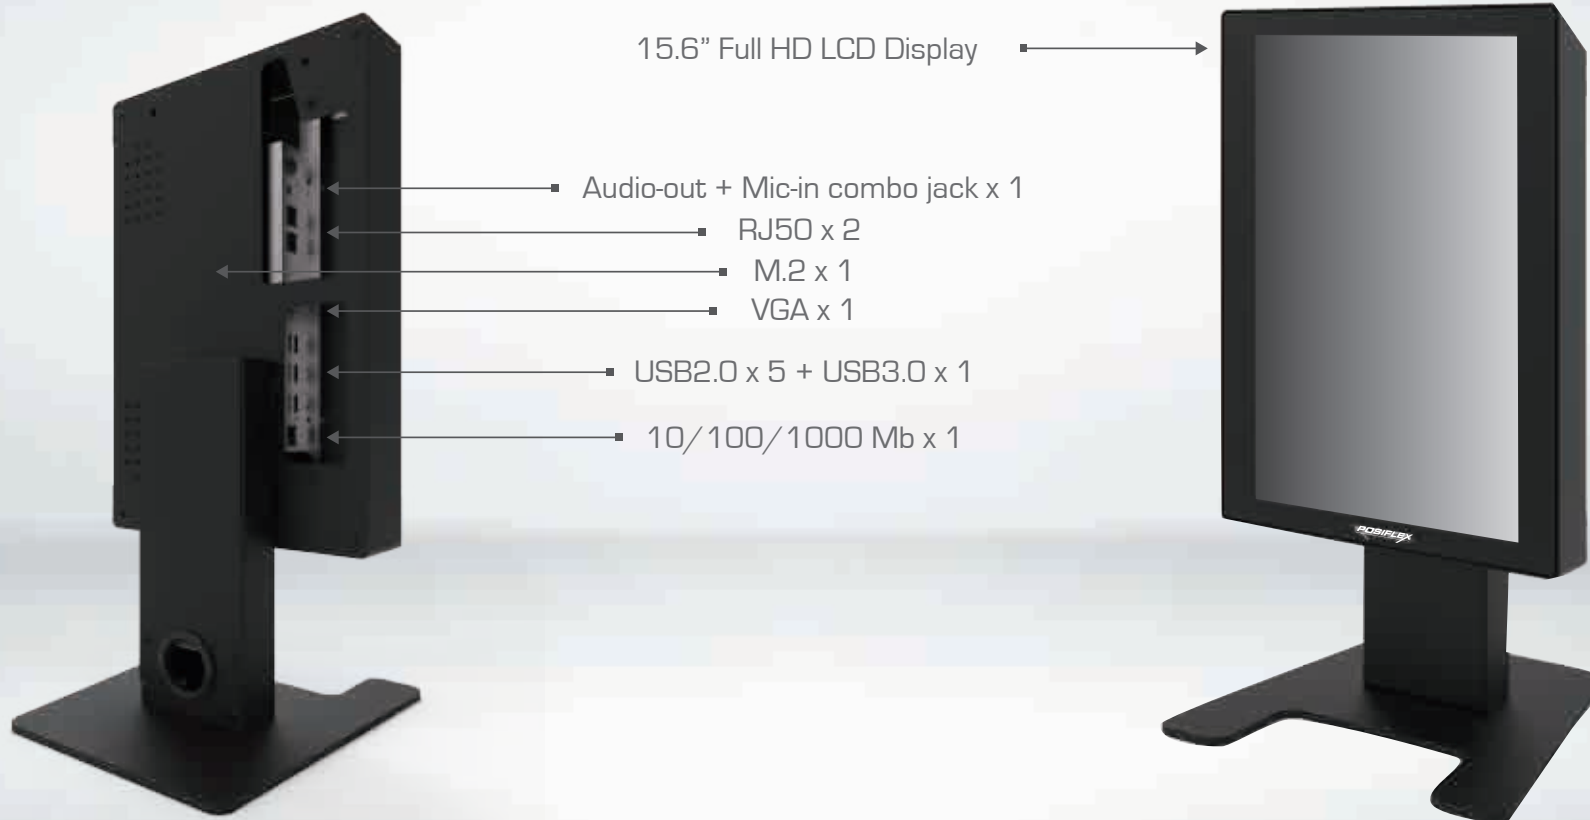

## Polaris ID-160 Series

15.6" Digital Signage

# HIGHLIGHTS

- 15.6" Full HD LCD display
- Space-saving countertop configuration
- Rugged, hard-wearing and vandal-proof
- Ideally for digital signage applications in retail, food-service, healthcare, hospitality, transportation, education, and more

# PRODUCT SHOWCASE / Polaris ID-160 Series

Specifications		ID-160
Computer	Processor	Intel Bay Trail J1900, Quad Core, up to 2.42 GHz, 2M Cache
	System Memory	DDR3L SO-DIMM slot x 1, max. 8 GB
	Storage Device	SATA SSD x 1 (1" SSD support only)
	Power Supply	12V/40W
	OS Support	Win 7/POSReady 7/WE 8.1 Industry/Win 10 IoT
Physical Dimension	LCD	15.6"
	Touch	1920 x 1080
	Resolution	N/A (with a glass cover)
I/O & Expansion	Serial Port	RJ50 x 2
	Standard USB Port	6, USB2.0 x 5 + USB3.0 x 1
	Display Port	VGA x 1
	LAN Port	10/100/1000 Mb x 1
	Audio	Audio-out + Mic-in combo jack x 1
	Internal Expansion Slot	M.2 x 1
Physical Dimension	Dimension Dimension (W x D x H in mm)	253 x 261 x 520
	Weight	8.3
Environmental	Operating Conditions	5°C -50°C, 20%RH - 90%RH (Equipped with SSD)
	Storage	-15°C - 60°C, 10%RH - 90%RH