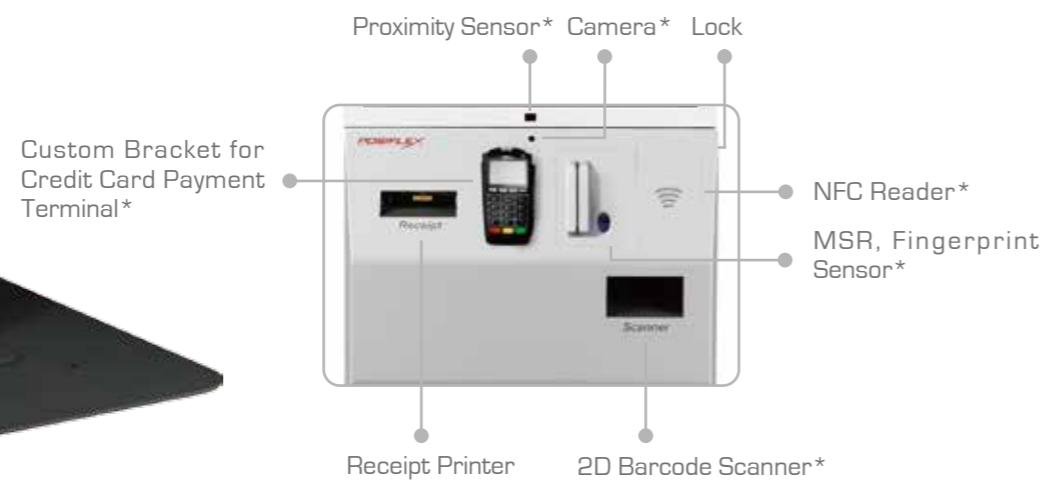

Authorized Distributor / Reseller

Serve Up Quality, Efficiency & Value

Paragon TK-3200 Series

32" Interactive Kiosk

Packed with functionality and convenience in an appealing design, the **Paragon TK-3200 Series** is a 32" self-service, interactive kiosk that is suited for retail stores, quick service and fast casual restaurants. It serves as a seamless extension of the existing POS terminals, helping the store owner to drive sales during peak times, and offering various ways for the consumer to order, pay and engage with the brand.

Versatile Functionalities

Incorporating a wide range of peripherals in self-service applications including 2D scanner, receipt printer, NFC, service indicator, bracket for EMV payment devices, and more.